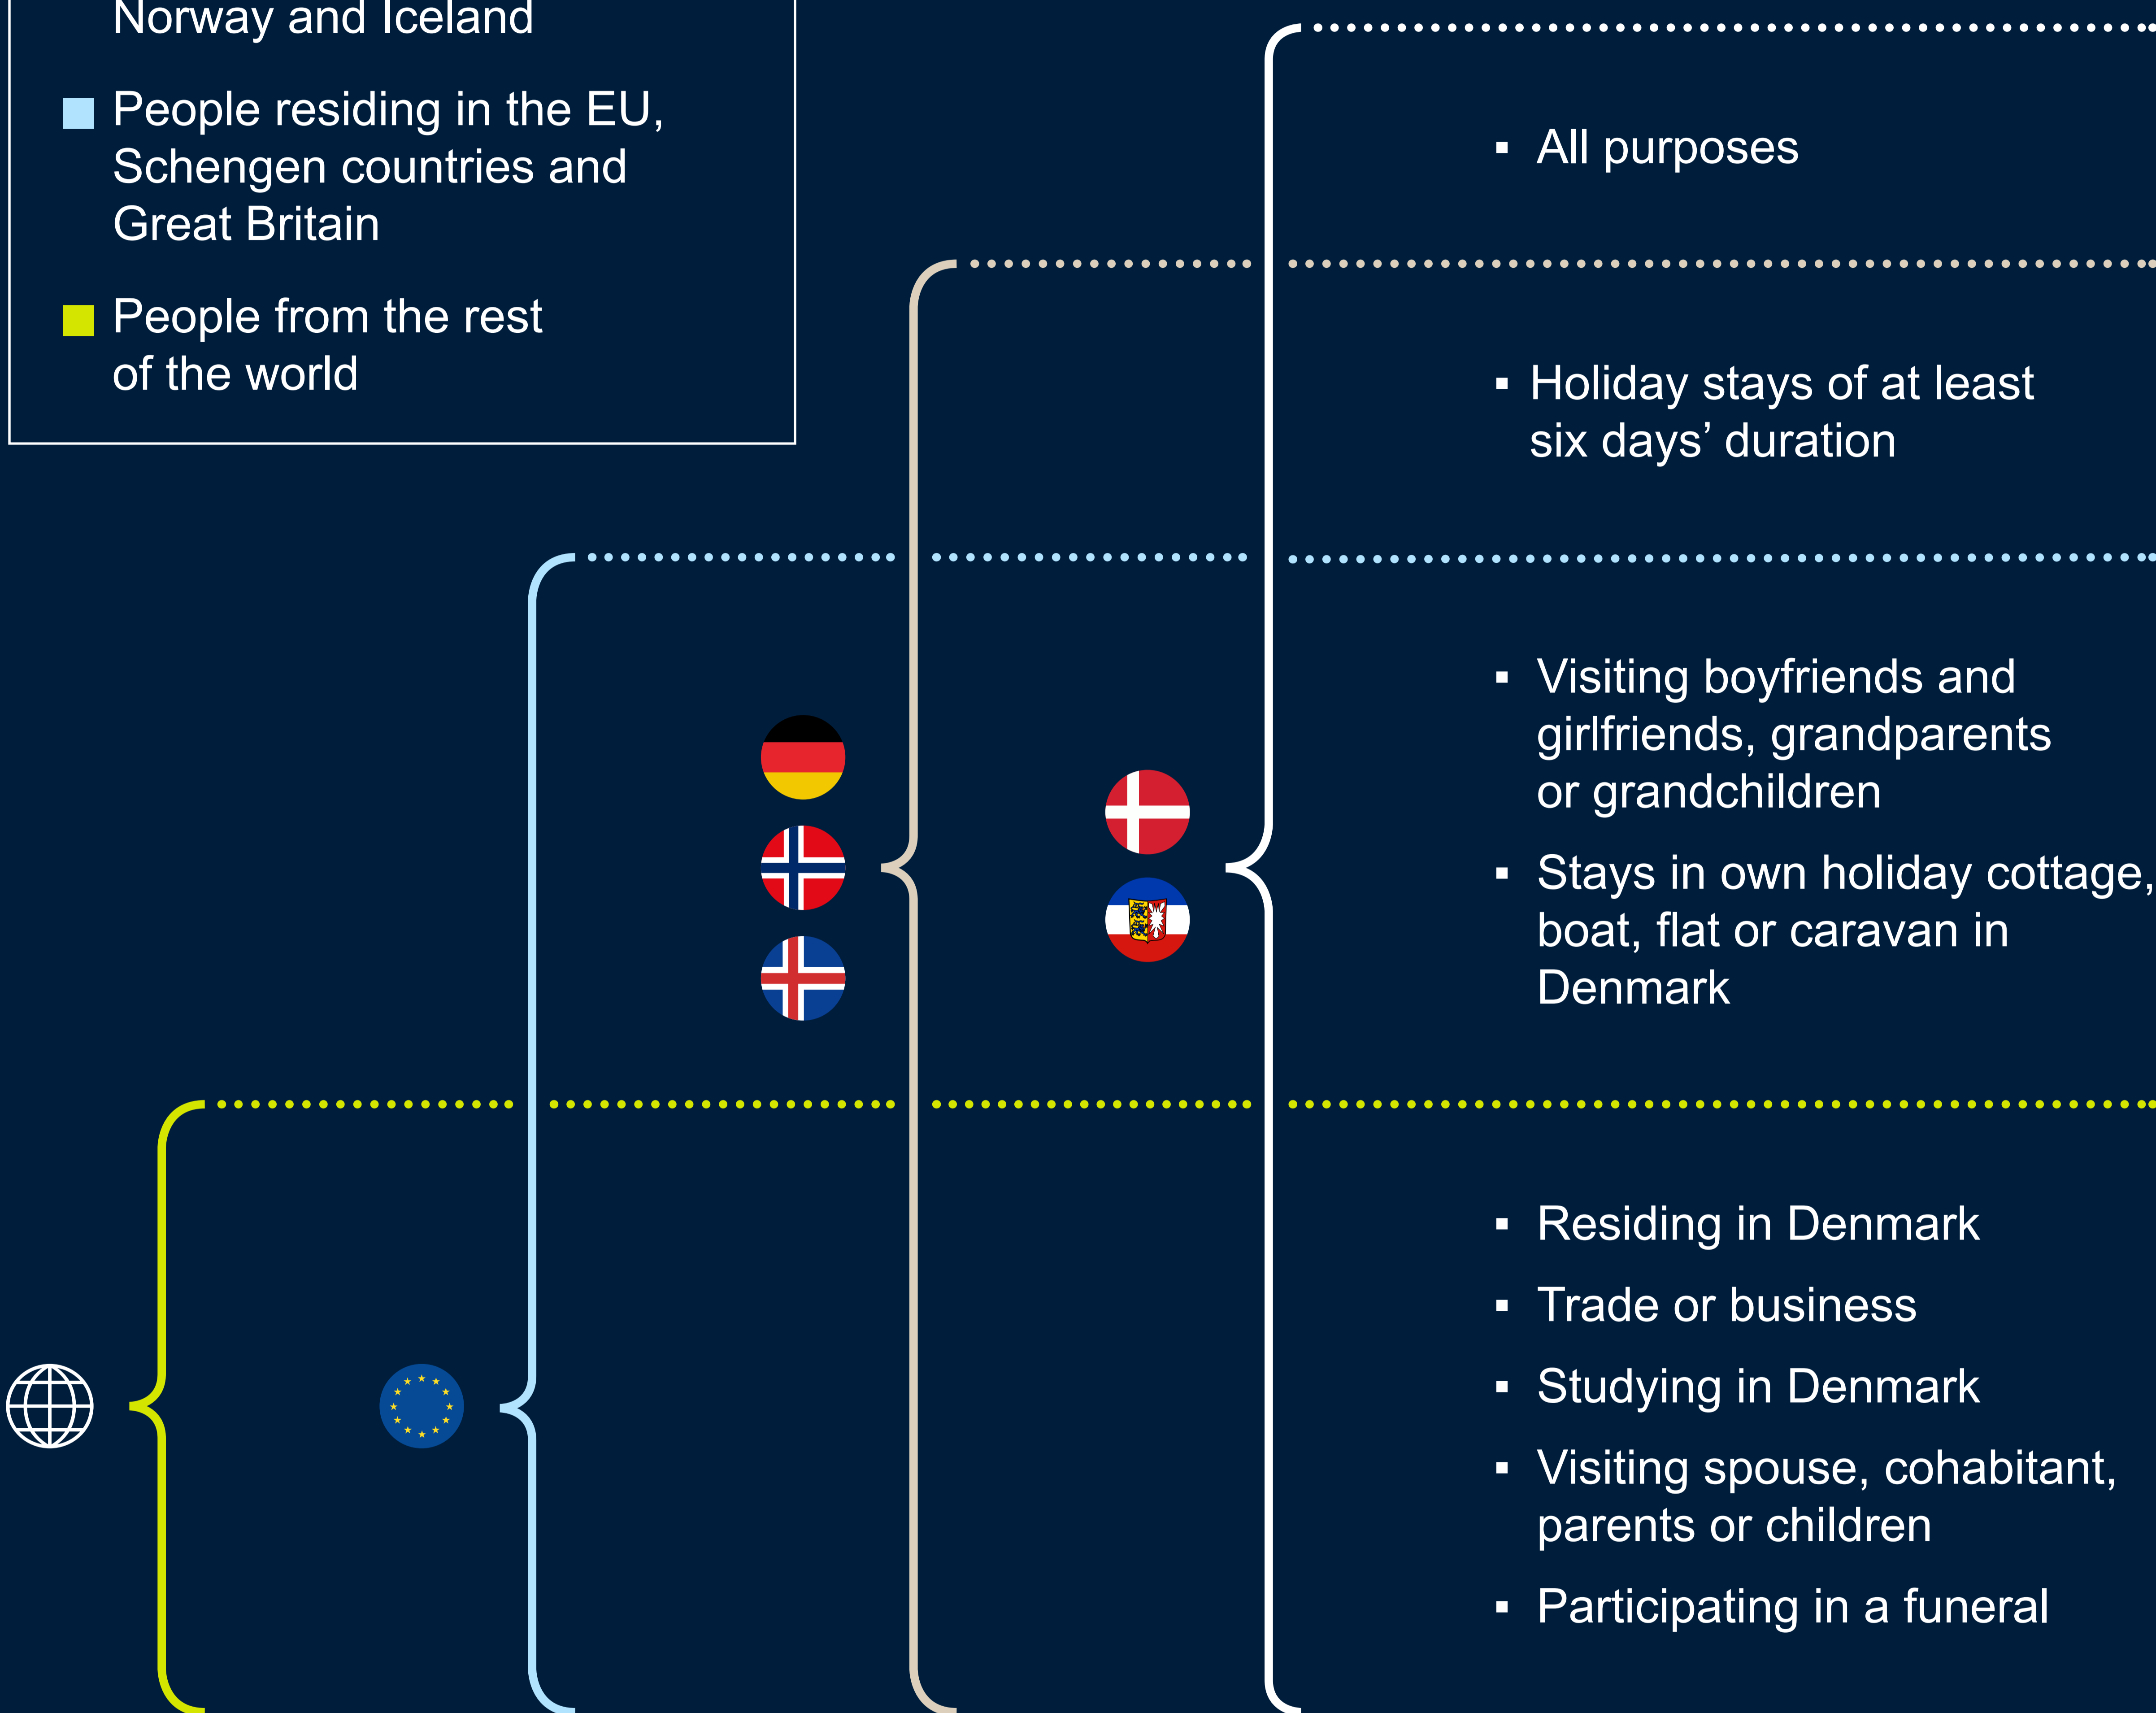

# Who may enter Denmark?

- Danish citizens and people residing in Schleswig-Holstein
- People residing in Germany, Norway and Iceland
- People residing in the EU, Schengen countries and Great Britain
- People from the rest of the world

## Purpose of entry

Always check [coronasmitte.dk](https://coronasmitte.dk) for more examples of purpose.

As regards aliens who enter from a non-Schengen country, it also applies that they must still fulfill the ordinary entry conditions.

Aliens who show clear symptoms of disease, such as coughing, fever etc. will not be allowed entry into Denmark, irrespective of the purpose. At [coronasmitte.dk](https://coronasmitte.dk), you can find the list of worthy purposes of entry into Denmark, and under each item which requirements must be documented.